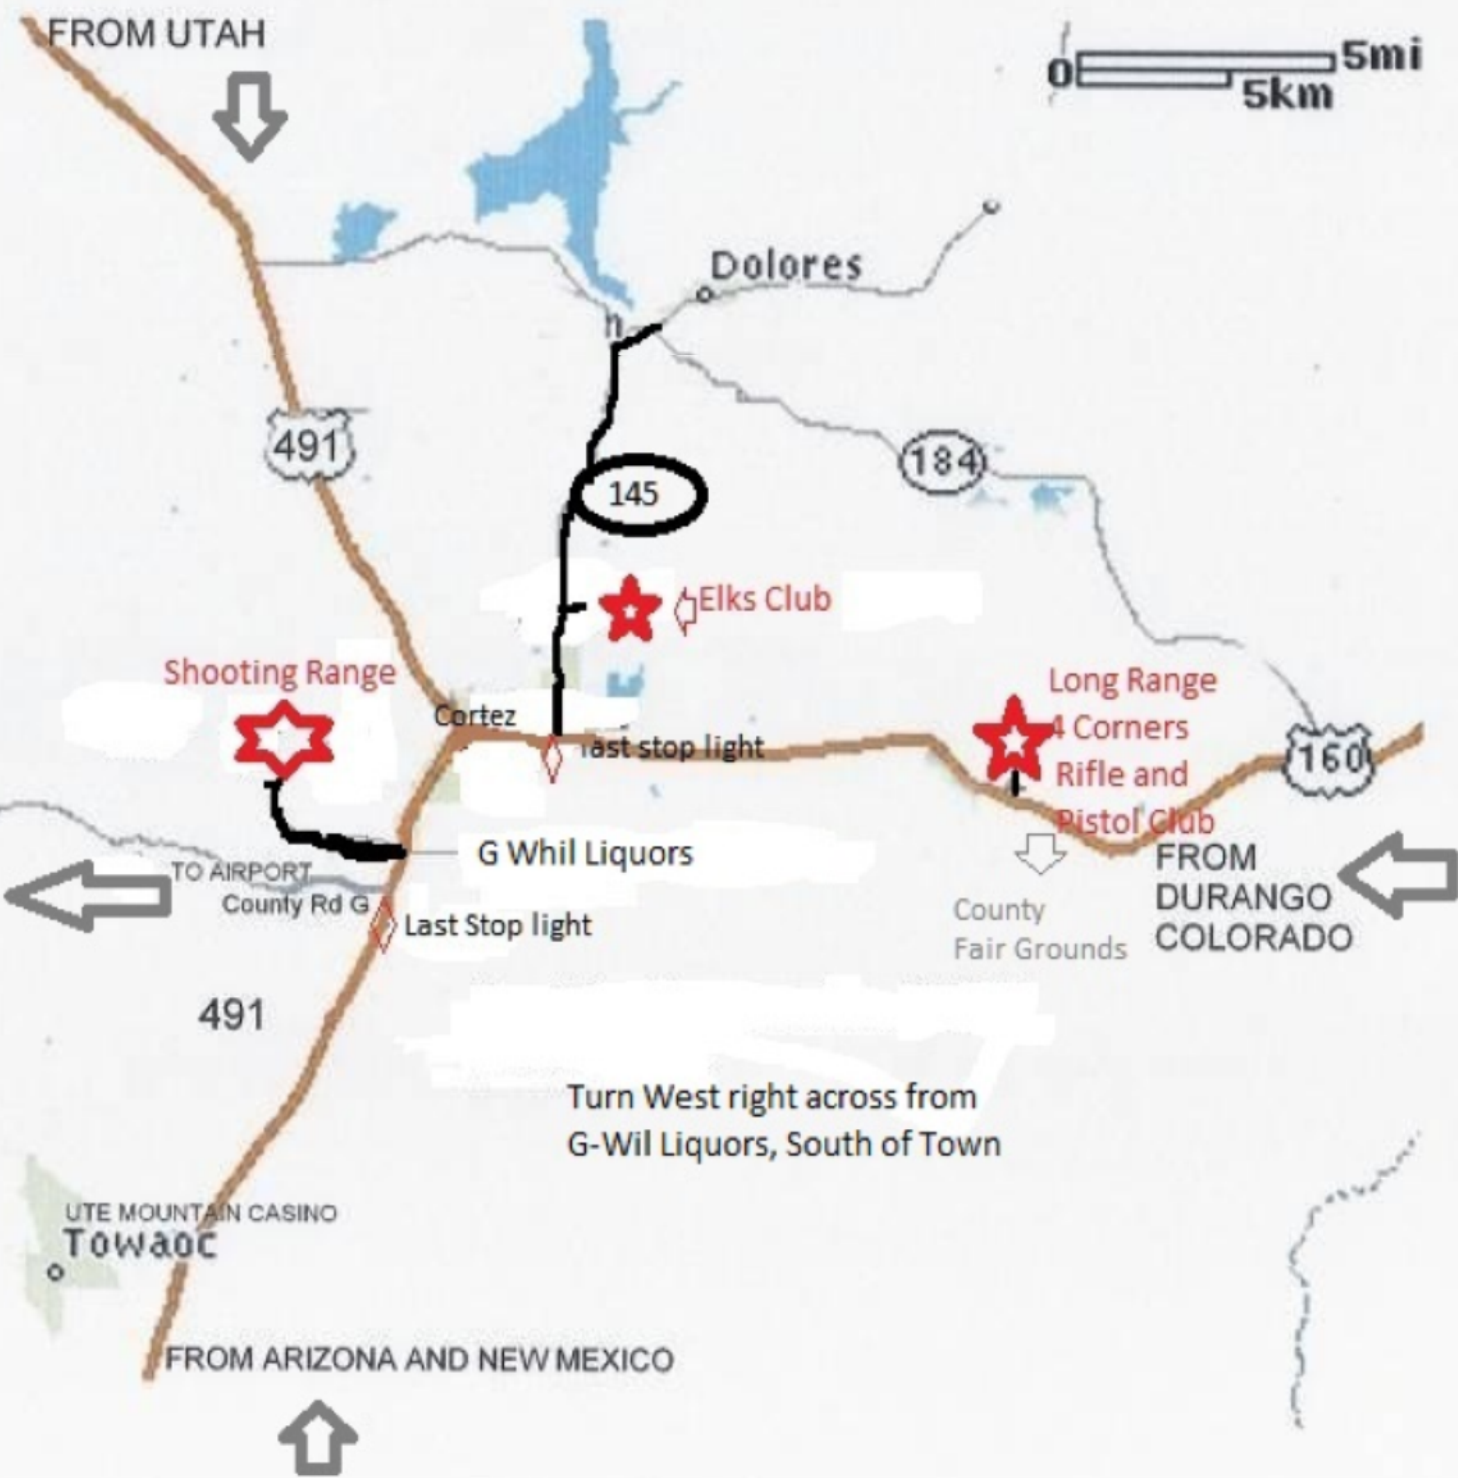

970-739-9705

970-799-1133

Latitude:
37°18'59.62 North
Longitude:
108°36'33.44 West

Turn West right across from
G-Wil Liquors, South of Town